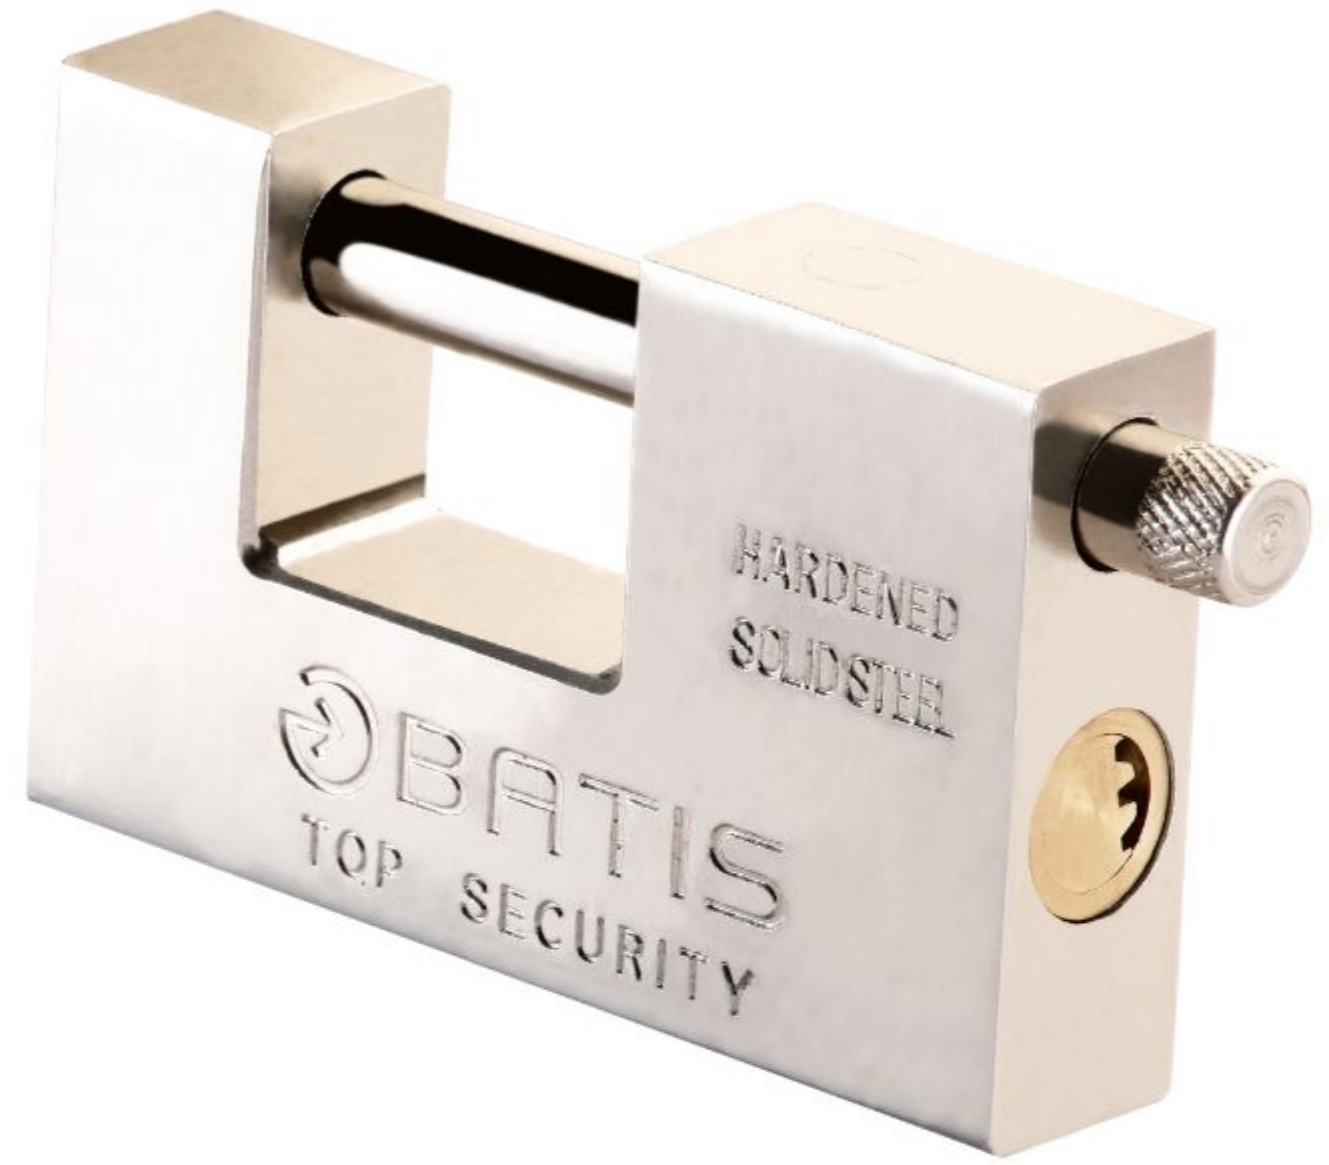

5 YEARS GUARANTEE

Model **RECTANGULAR**
Code **BA80033**
Key **5 ATOMIC IRON KEY**
Size **90mm**
Material **CAST IRON BODY BRASS CYLINDER**