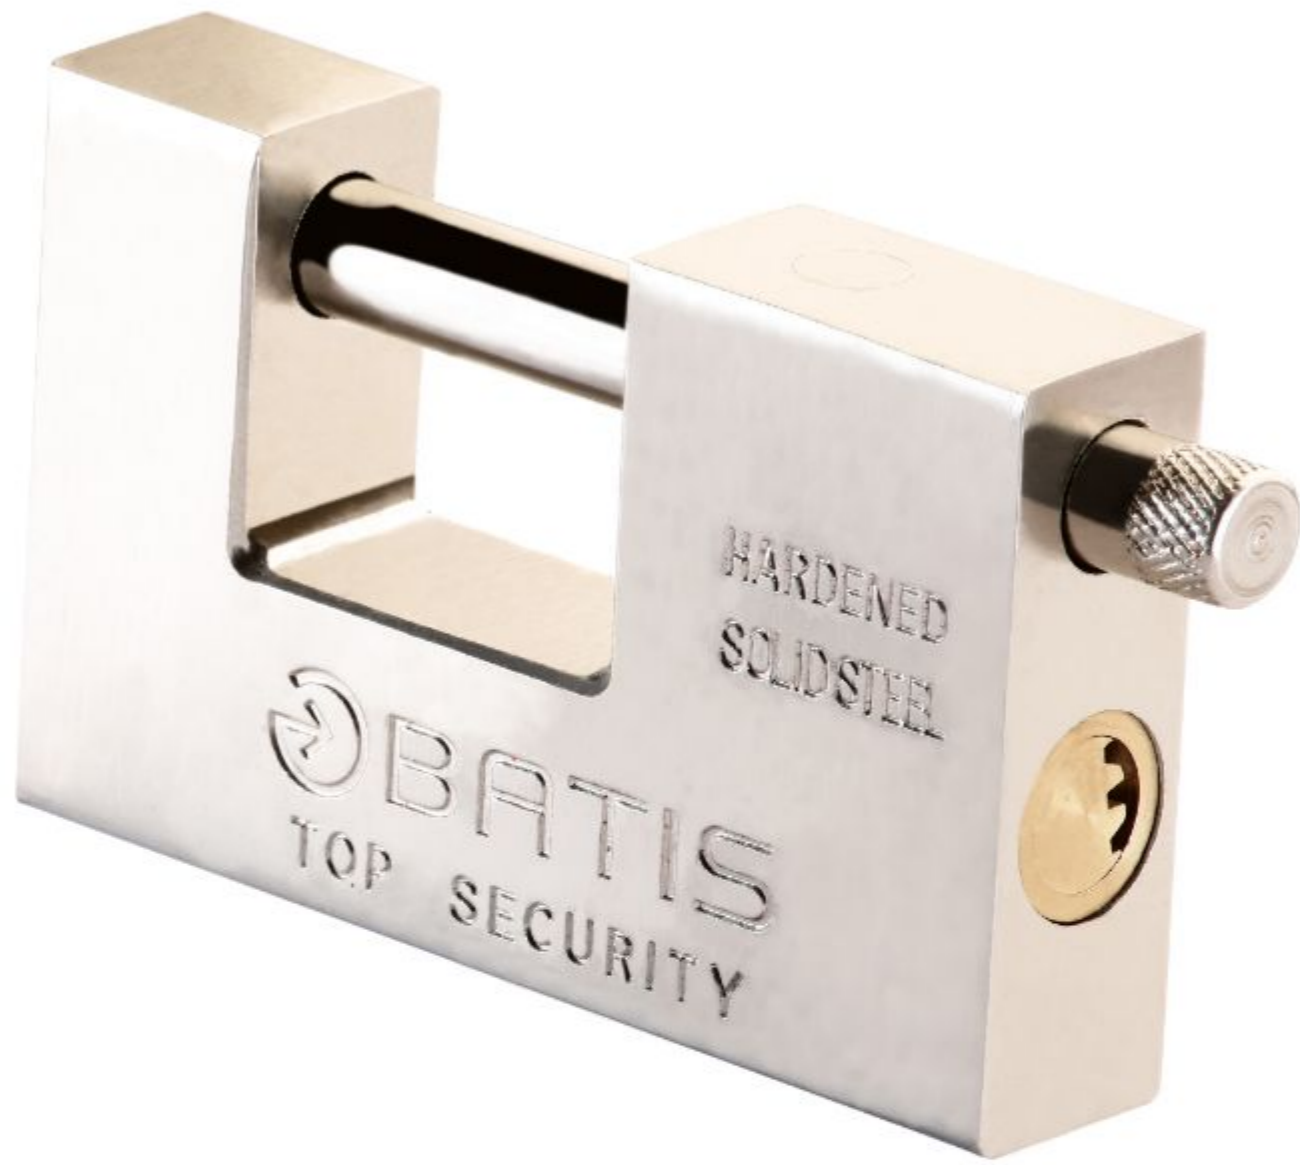

5 YEARS GUARANTEE

Model **RECTANGULAR**
Code **BA80034**
Key **5 ATOMIC IRON KEY**
Size **100mm**
Material **CAST IRON BODY BRASS CYLINDER**