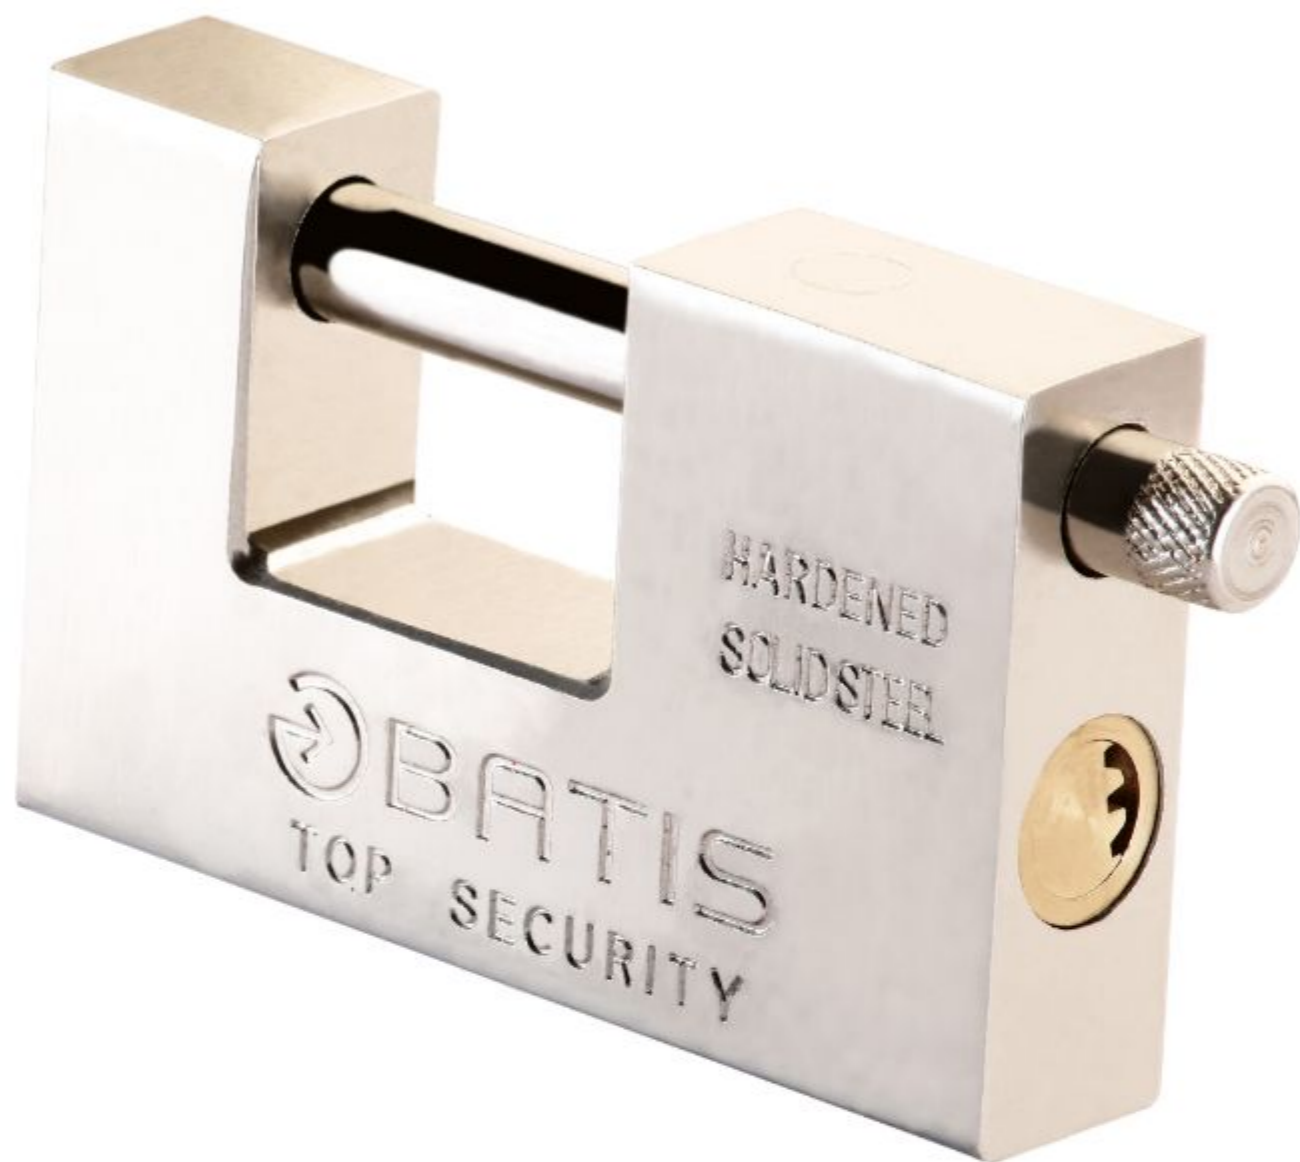

5 YEARS GUARANTEE

Model **RECTANGULAR**
Code **BA80032**
Key **5 ATOMIC IRON KEY**
Size **80mm**
Material **CAST IRON BODY BRASS CYLINDER**