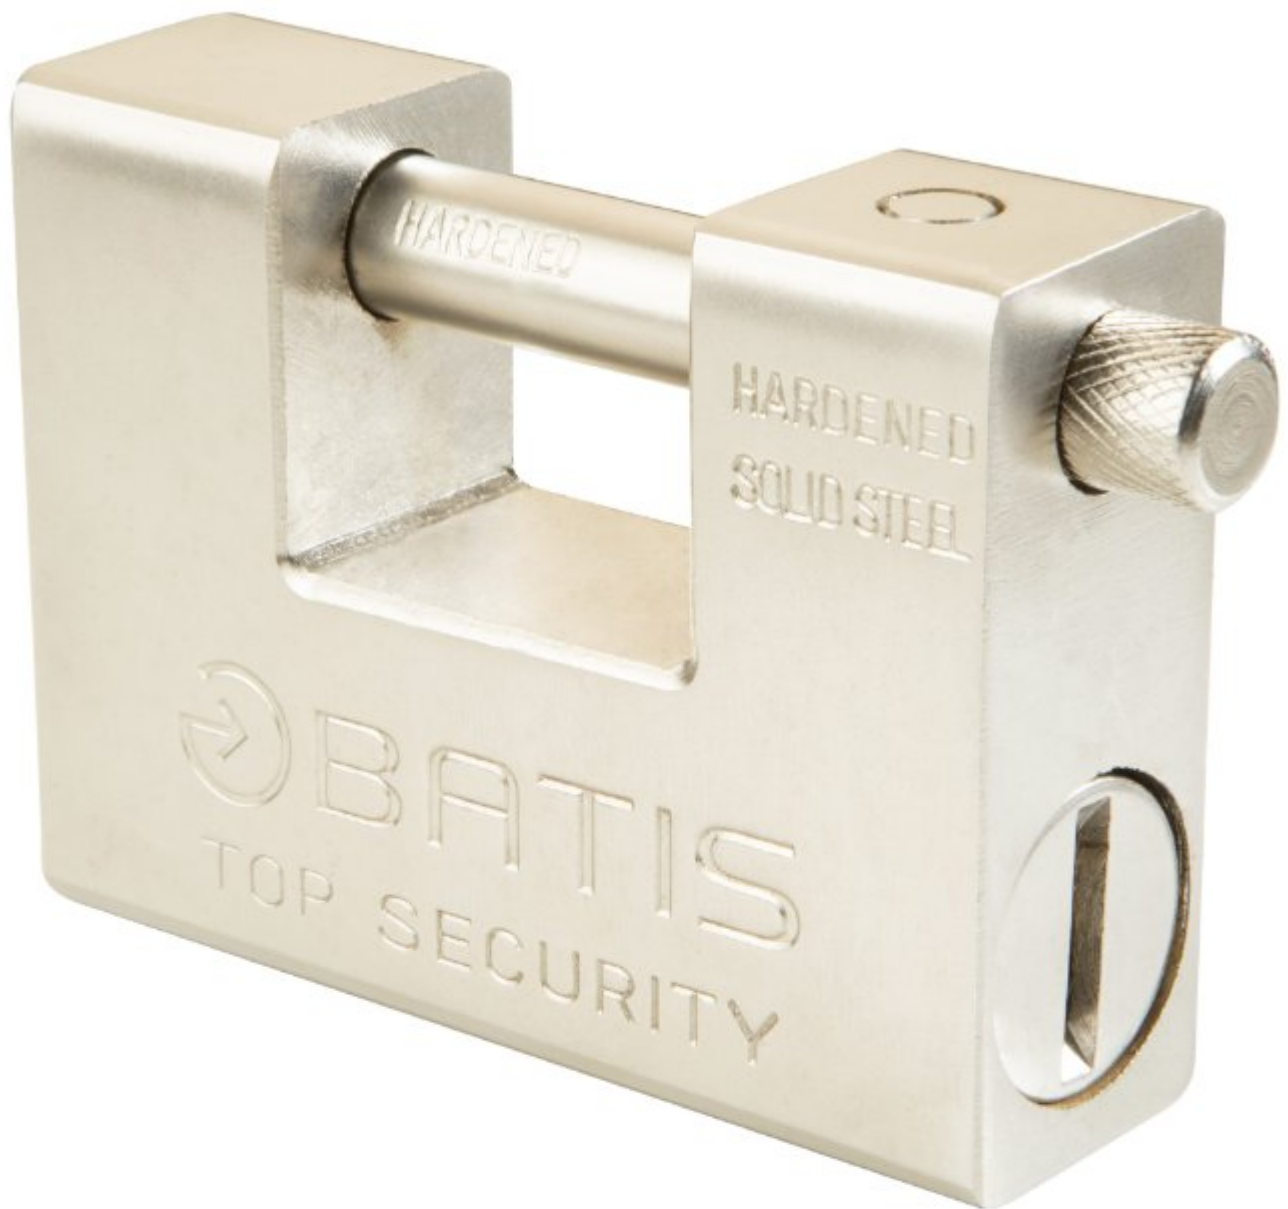

5 YEARS GUARANTEE

Model **RECTANGULAR**
Code **BA80020**
Key **5 COMPUTER BRASS KEY**
Size **94mm**
Material **CAST IRON BODY BRASS CYLINDER**