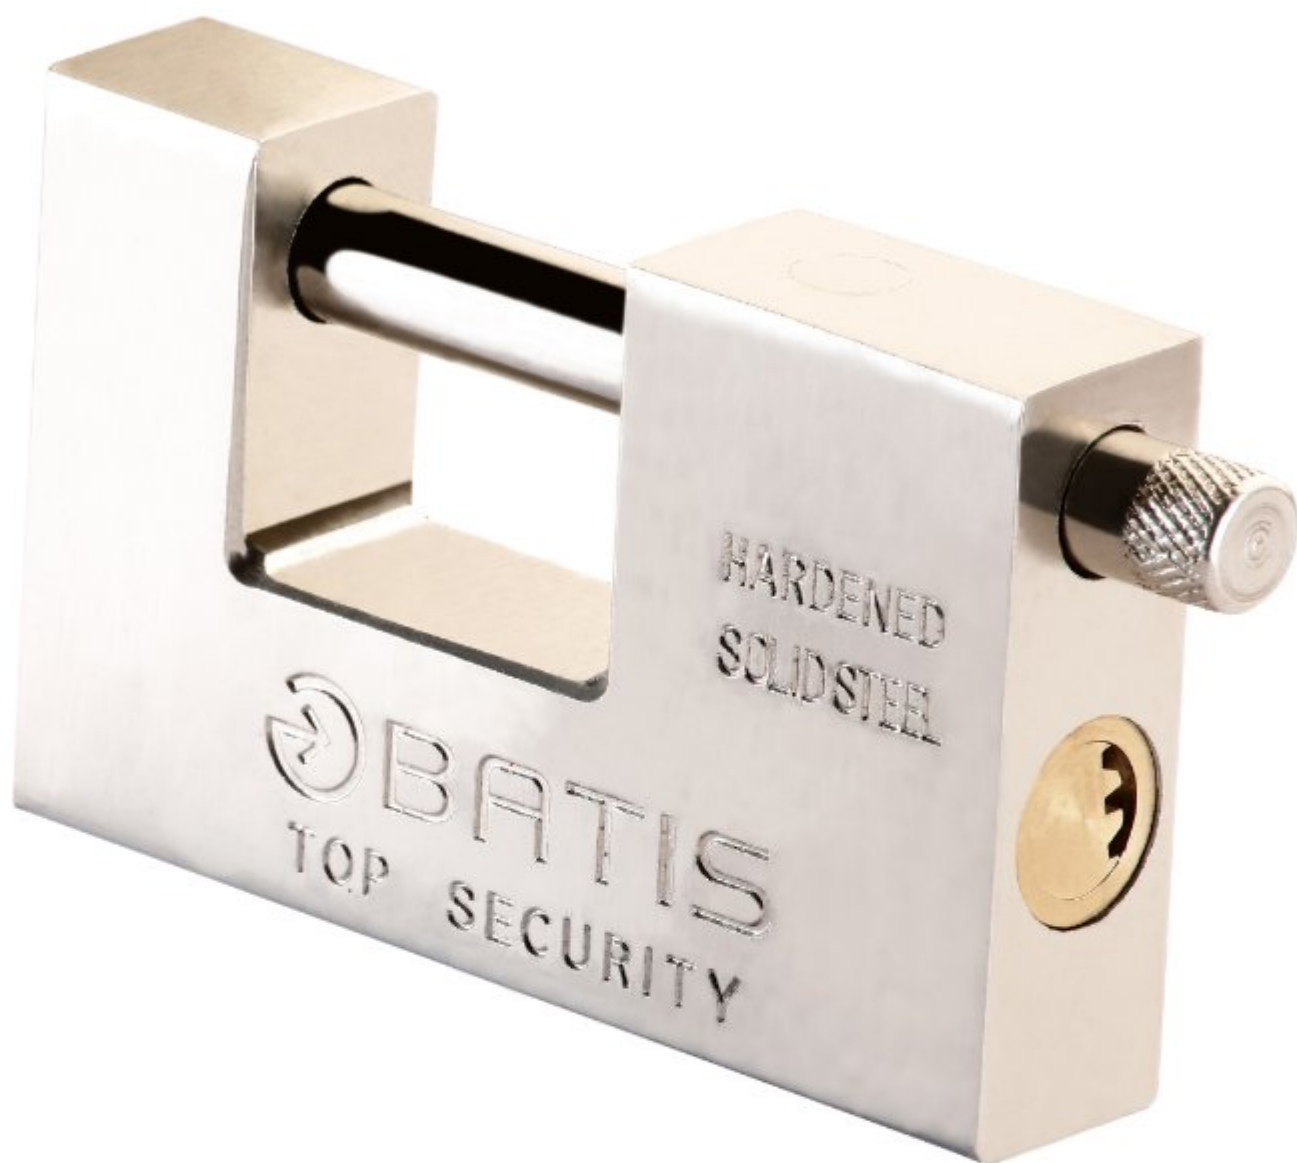

5 YEARS GUARANTEE

Model **RECTANGULAR**
Code **BA80032**
Key **5 ATOMIC IRON KEY**
Size **80mm**
Material **CAST IRON BODY BRASS CYLINDER**