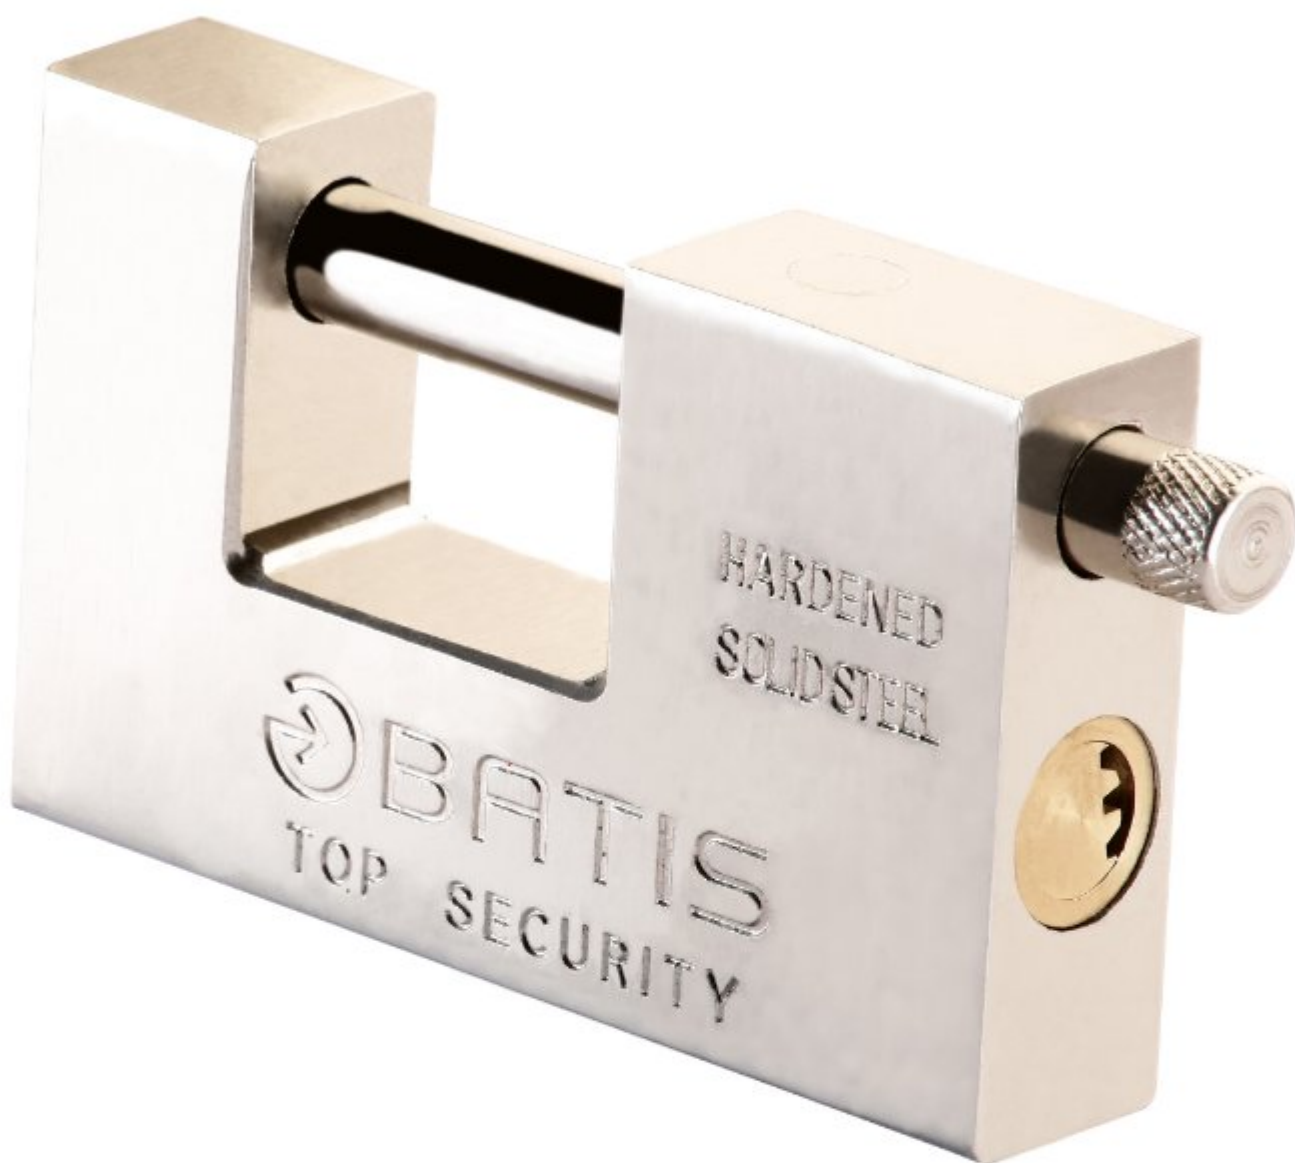

5 YEARS GUARANTEE

Model **RECTANGULAR**
Code **BA80033**
Key **5 ATOMIC IRON KEY**
Size **90mm**
Material **CAST IRON BODY BRASS CYLINDER**