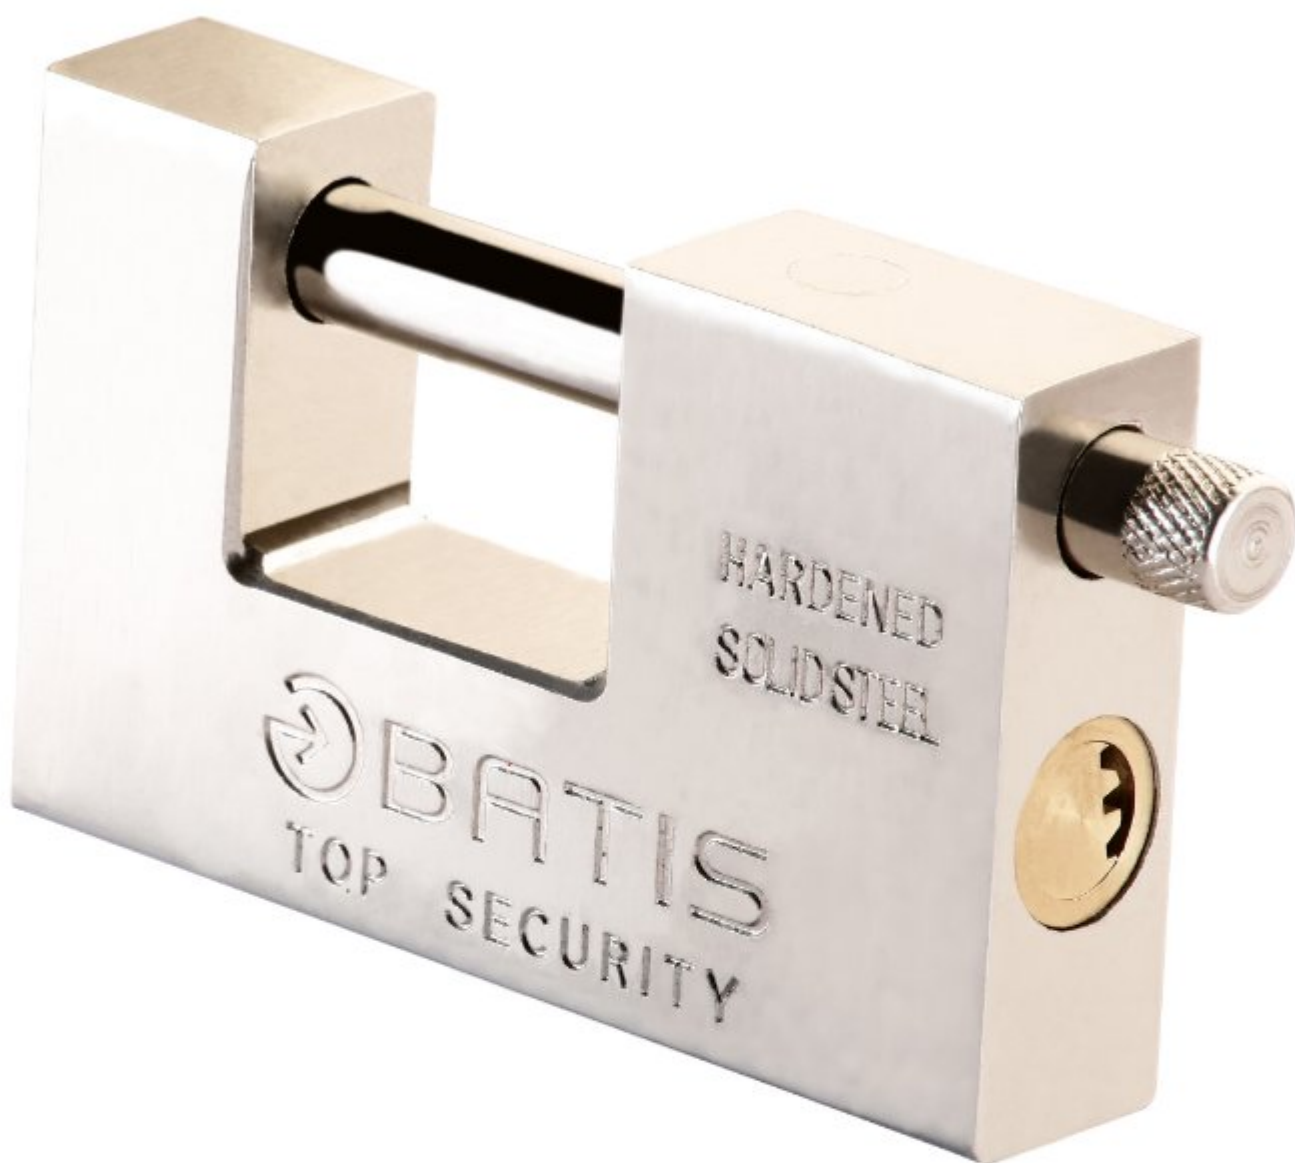

5 YEARS GUARANTEE

Model **RECTANGULAR**
Code **BA80031**
Key **5 ATOMIC IRON KEY**
Size **70mm**
Material **CAST IRON BODY BRASS CYLINDER**